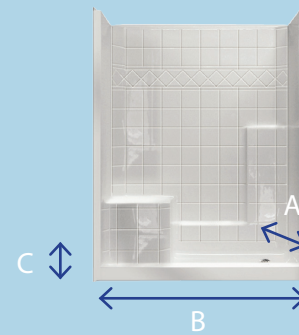

THE MOBILITY SHOWER SYSTEM

For those who are wheelchair bound or just love a roomy shower, Mobility Bathworks offers a diverse range of shower walls and barrier free shower pans. The multi-piece shower units we offer, lets the one day bathroom become a reality.

- ◆ 30 Year Warranty on Tub Walls
- ◆ Plywood Reinforced Walls for grab bars and shower seats are available.
- ◆ We offer easy to trim Avora shower walls, ensuring easy installation.
- ◆ Avora ABS Shower walls come in a variety of sizes and colors.
- ◆ Easy to clean
- ◆ Slip free shower floors
- ◆ We supply ADA bathroom accessories

Inward Swinging Tubs

Our Walk in Tubs Include...

The angled grab bar, which lets you securely sit and stand in your walk in tub.

The firm J handle which makes it easy to open and securely close the tub door.

The latch which makes opening and closing the door effortless.

The angled grab bar, which lets you securely sit and stand in your walk in tub.

An extra wide entrance which makes transferring from wheelchair to tub easier.